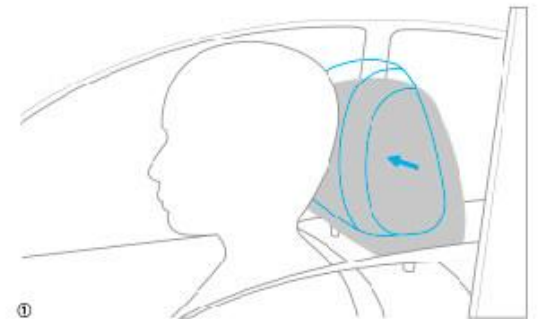

④ ESP (Electronic Stability Program)

Make sure vehicle is safely running on the correct track, prevent vehicle skid and improve running stability and safety.